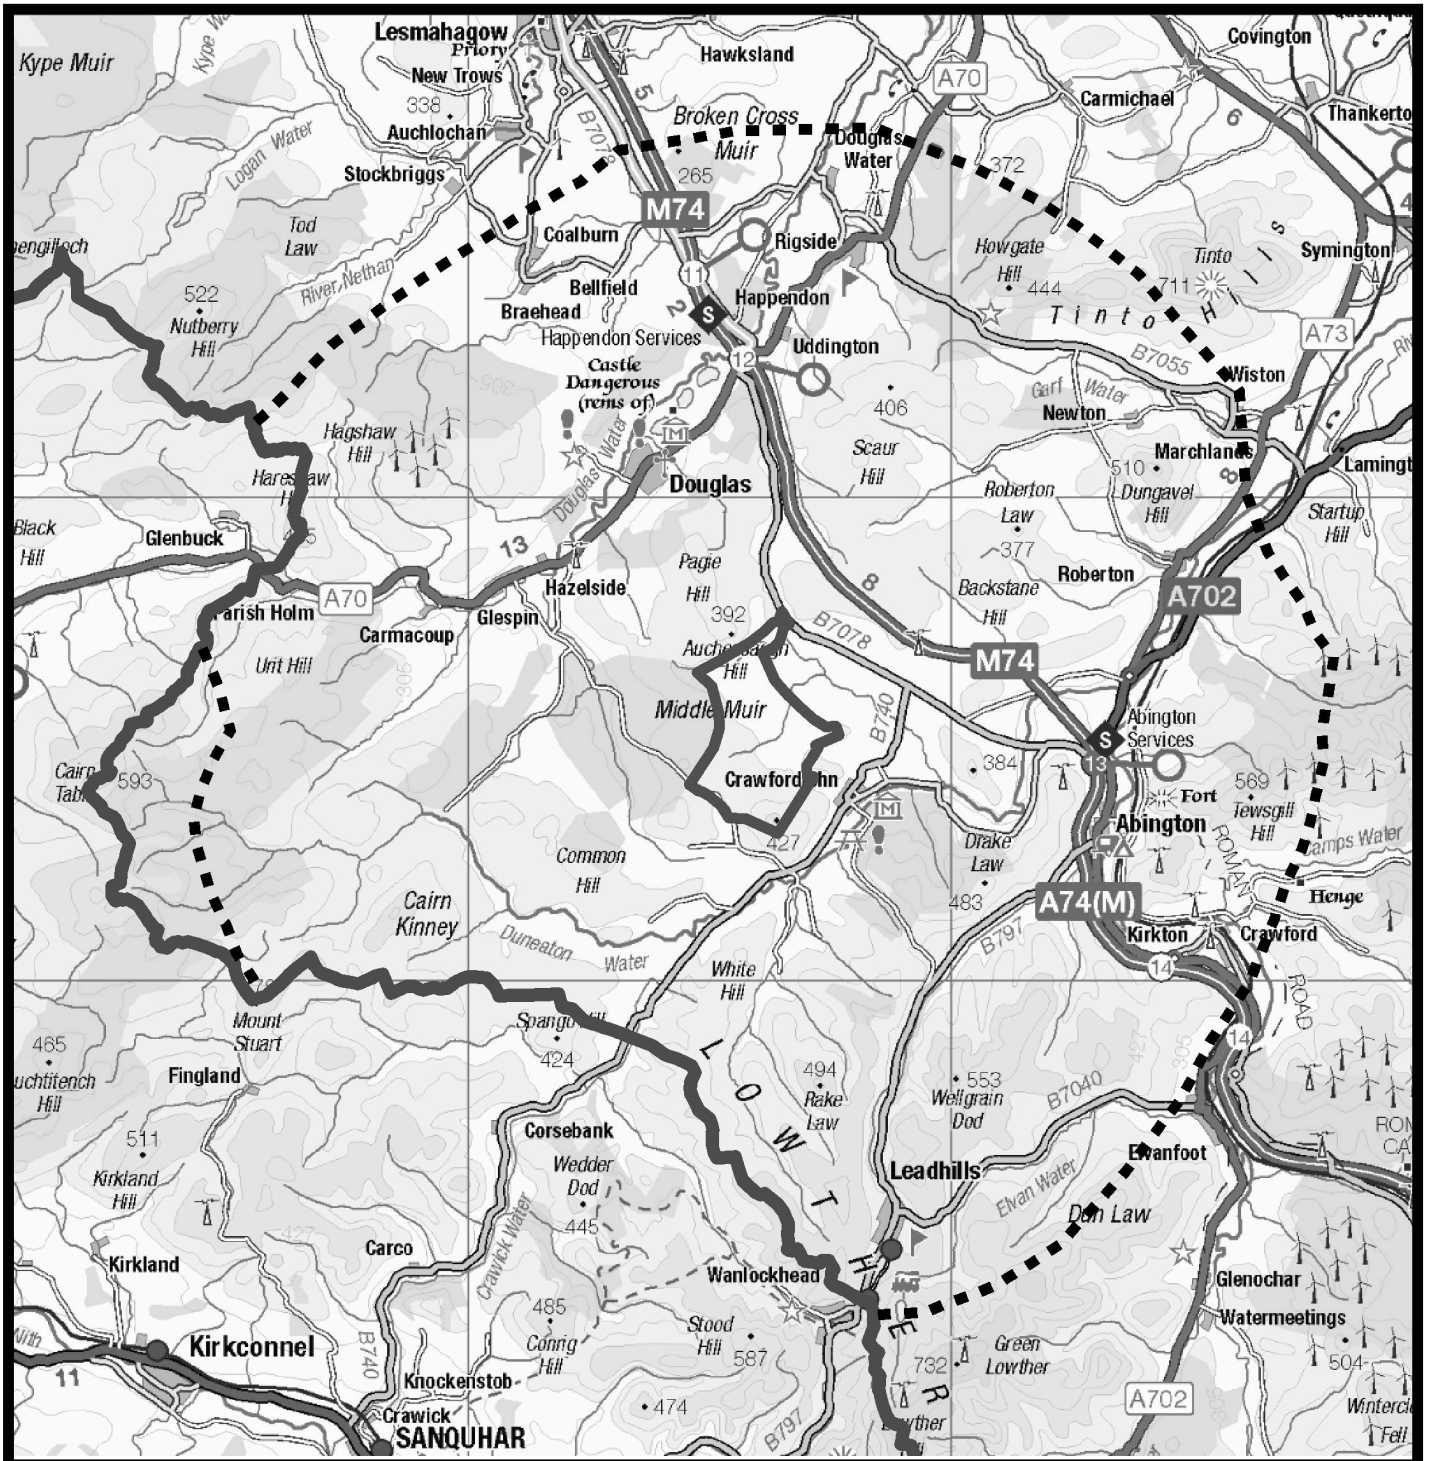

Middle Muir

— SLC boundary
- - - 10km boundary
▨ Windfarm

Reproduced by permission of Ordnance Survey on behalf of HMSO. © Crown Copyright and database right 2016. Ordnance Survey Licence number 100020730 2016. Not to scale/indicative only