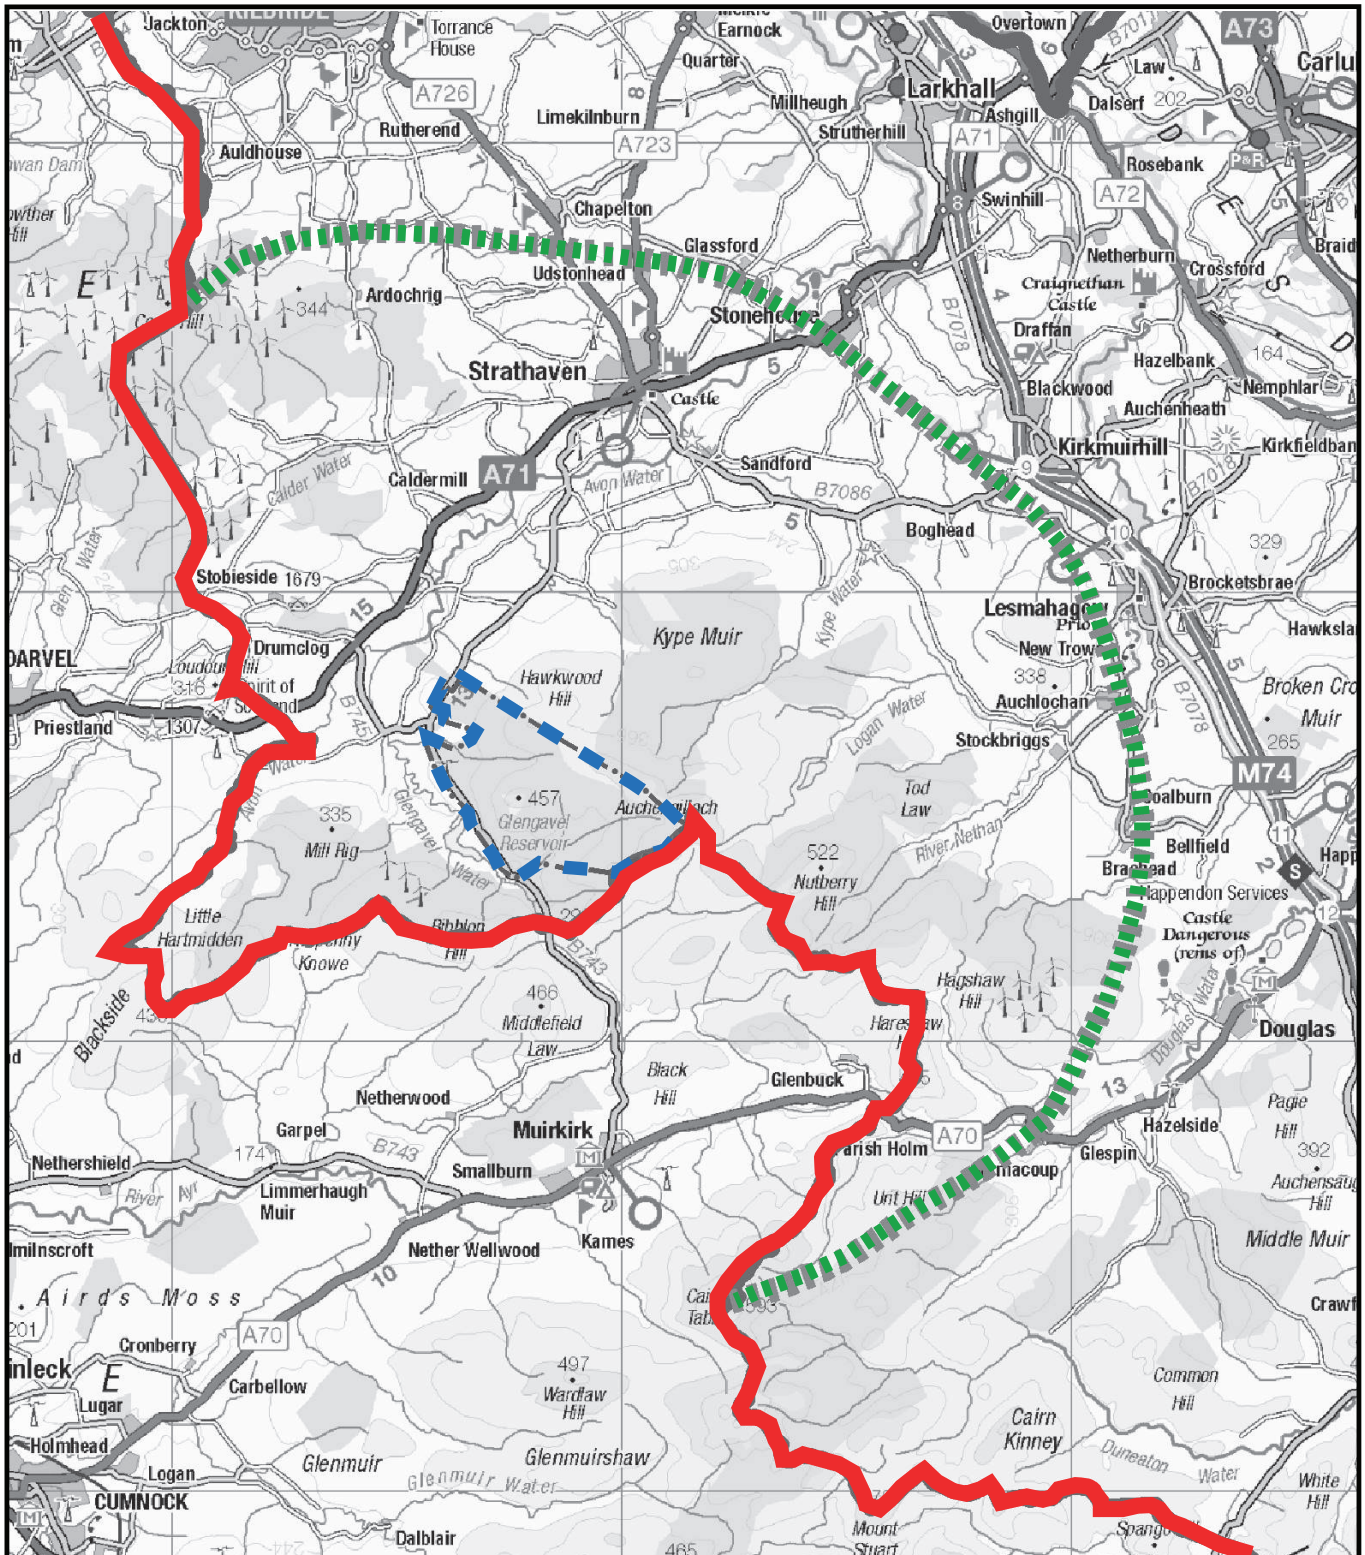

Dungavel (Dreachmhor Wind Farm Limited)

KEY

- Windfarm
- - - - Windfarm 10k boundary
- - - - SLC boundary

This map is based upon Ordnance Survey material with the permission of the Controller of Her Majesty's Stationery Office. © Crown copyright. Unauthorised reproduction infringes Crown Copyright and may lead to prosecution or civil proceedings. South Lanarkshire Licence Number 100020730 2016. Not to scale. Indicative only.