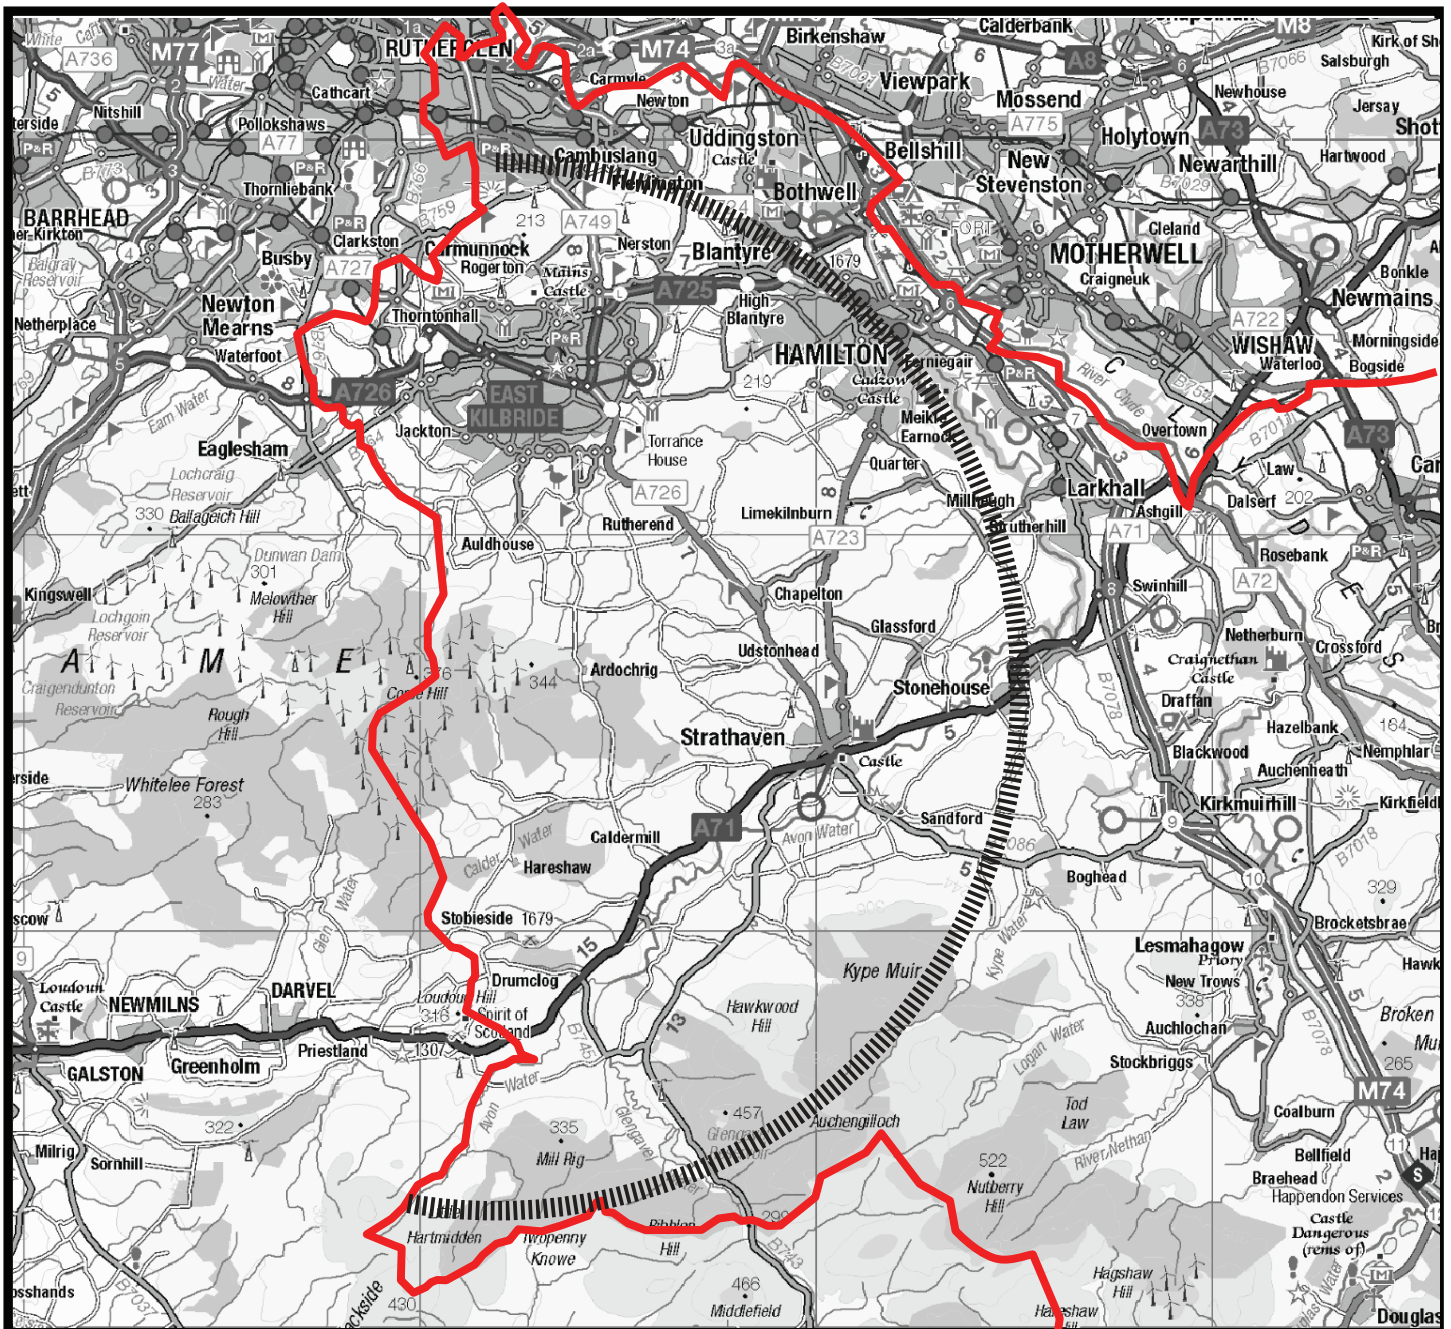

Whitelees Windfarm

If you need this information in another language or format, please contact us to discuss how we can best meet your needs. Phone 0303 123 1015 or email

equalities@southlanarkshire.gov.uk

- ——— SLC boundary
- 10km boundary

This map is reproduced from Ordnance Survey material with the permission of Ordnance Survey on behalf of Her Majesty's Stationery Office. © Crown Copyright. Unauthorised reproduction infringes Crown Copyright and may lead to prosecution or civil proceedings. South Lanarkshire Council 100020730 2007. Not to scale/Indicative only