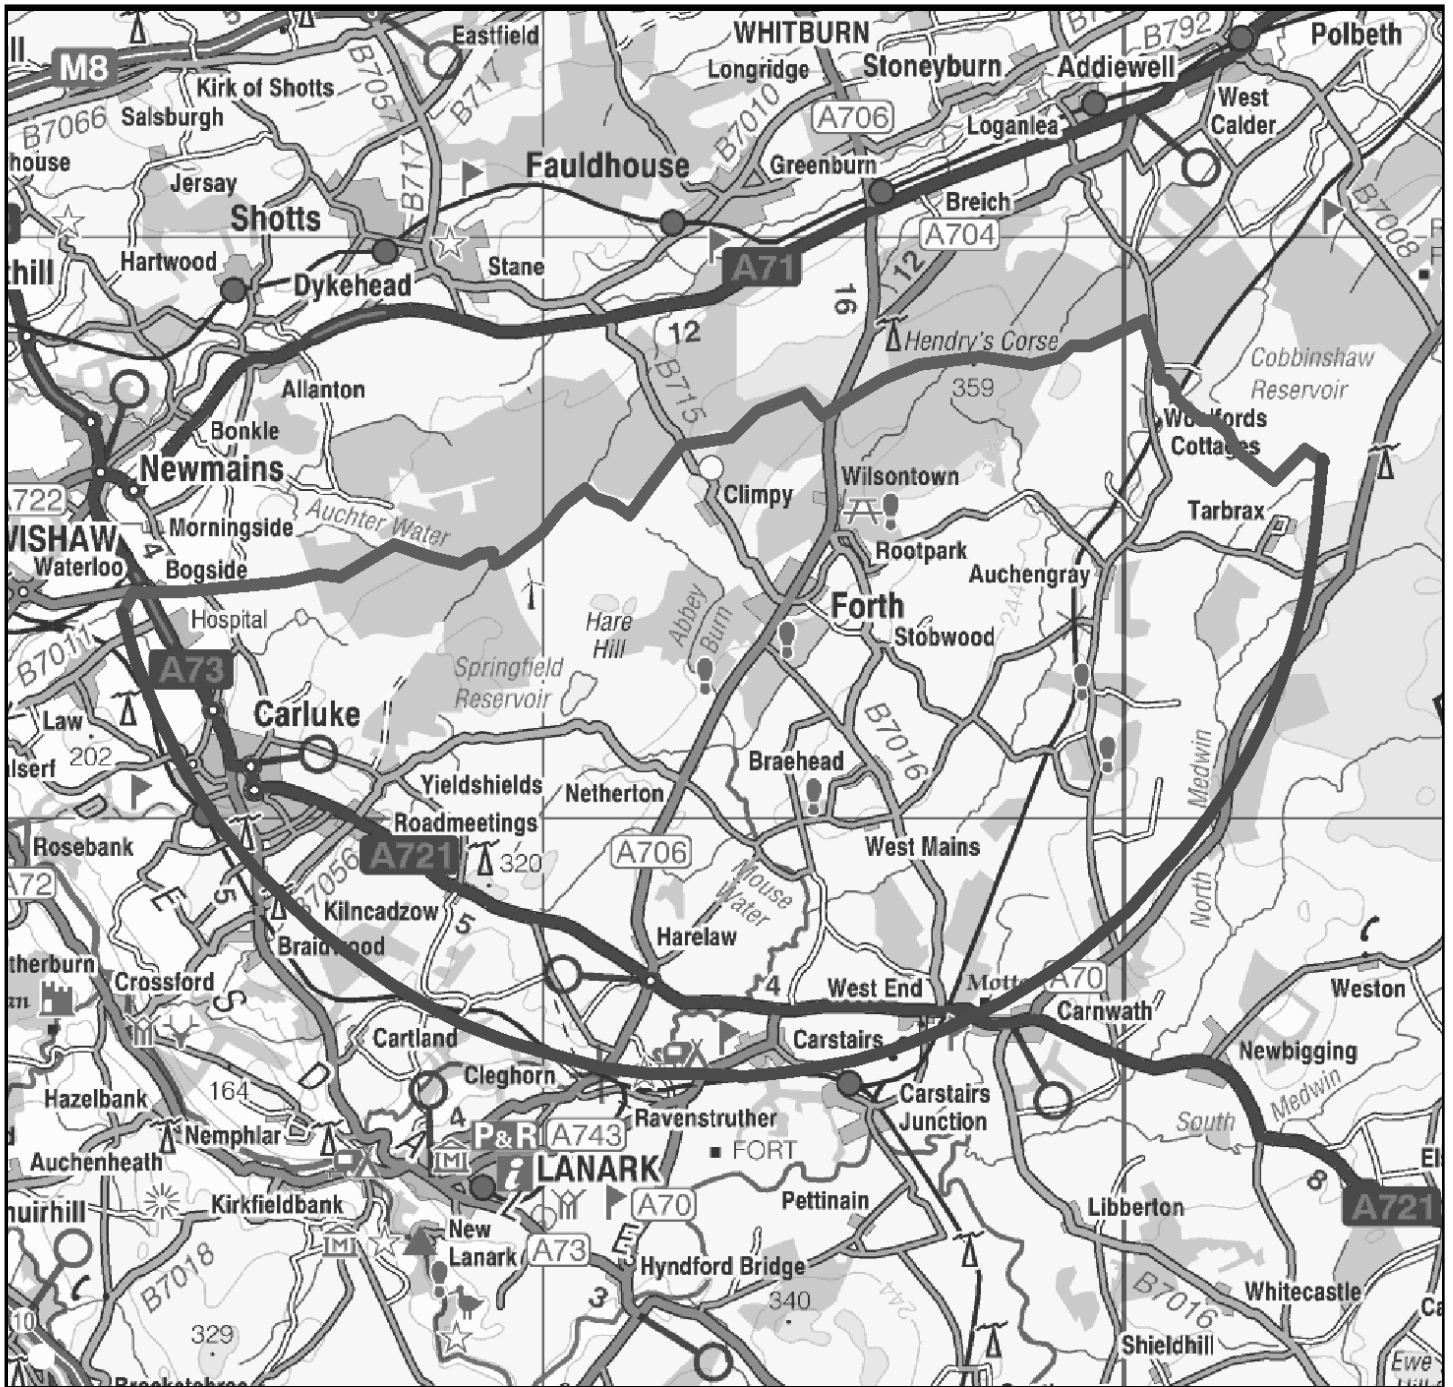

Climpy Wind Turbine

KEY

- 10km boundary
- South Lanarkshire boundary
- Windfarm extension location

This map is reproduced from Ordnance Survey material with the permission of Ordnance Survey on behalf of Her Majesty's Stationery Office. © Crown Copyright. Unauthorised reproduction infringes Crown Copyright and may lead to prosecution or civil proceedings.
South Lanarkshire Council 100020730 2015. Not to scale/indicative only