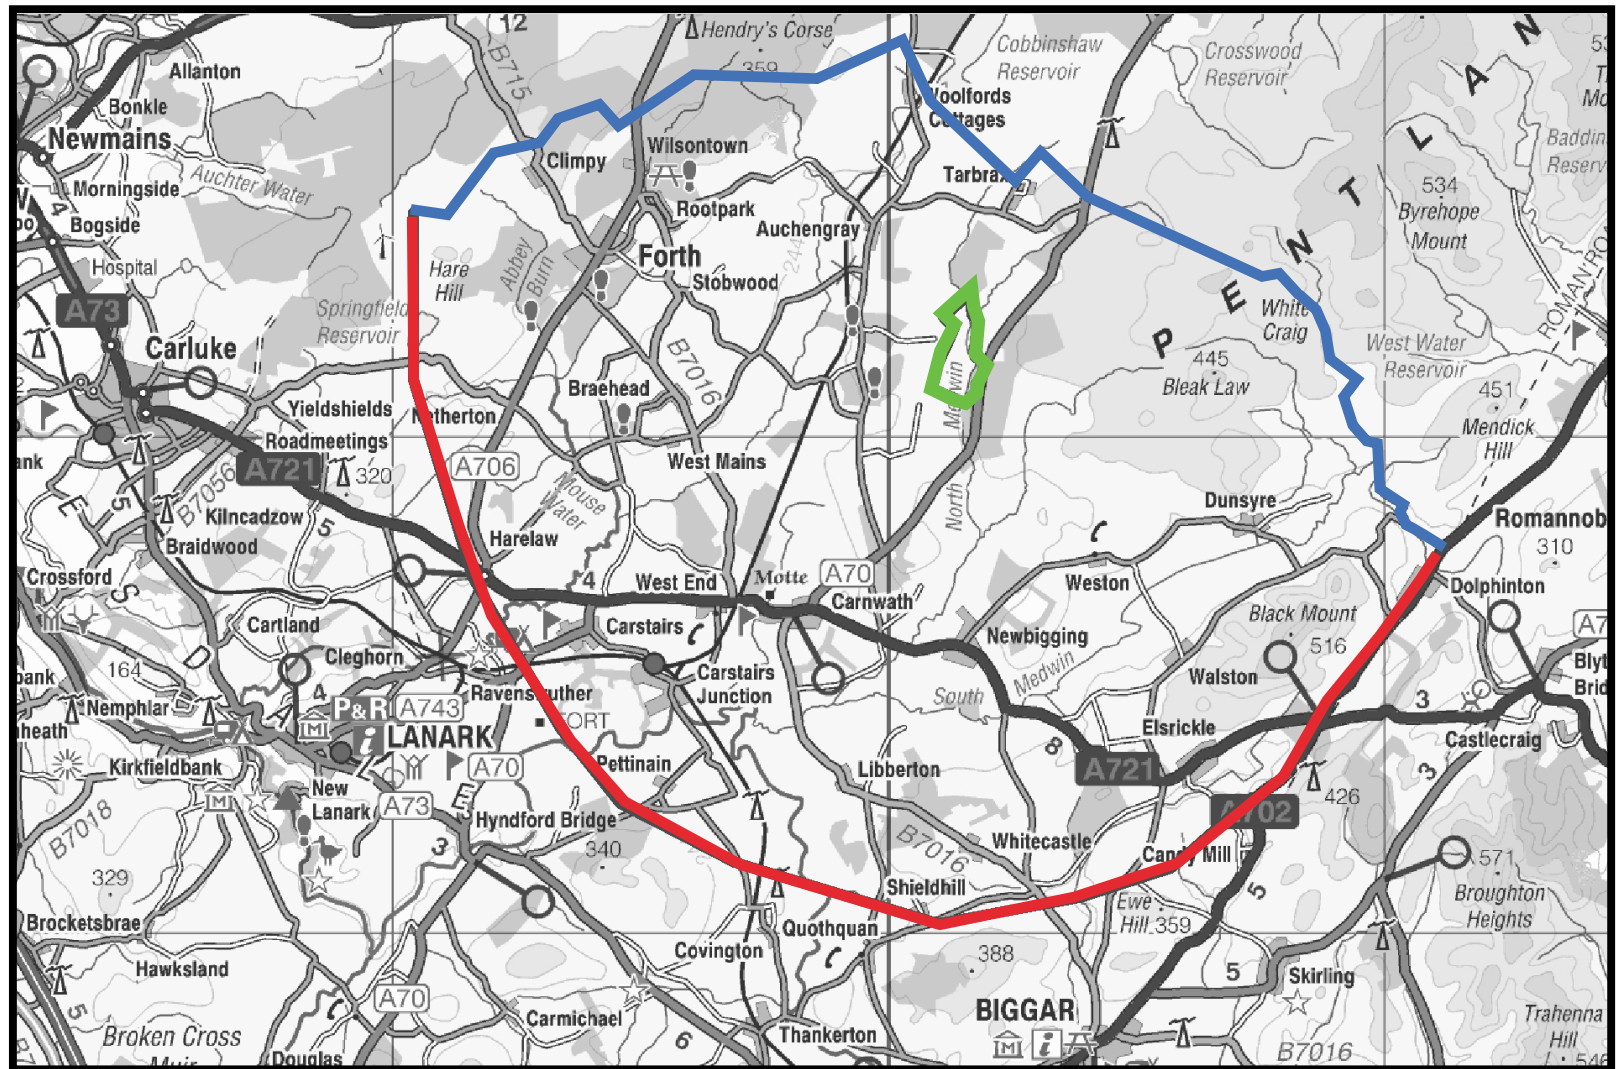

Muirhall Windfarm Extension

KEY	
	10km boundary
	South Lanarkshire boundary
	Windfarm extension location

This map is reproduced from Ordnance Survey material with the permission of Ordnance Survey on behalf of Her Majesty's Stationery Office. © Crown Copyright. Unauthorised reproduction infringes Crown Copyright and may lead to prosecution or civil proceedings. South Lanarkshire Council 100020730 2015. Not to scale/Indicative only