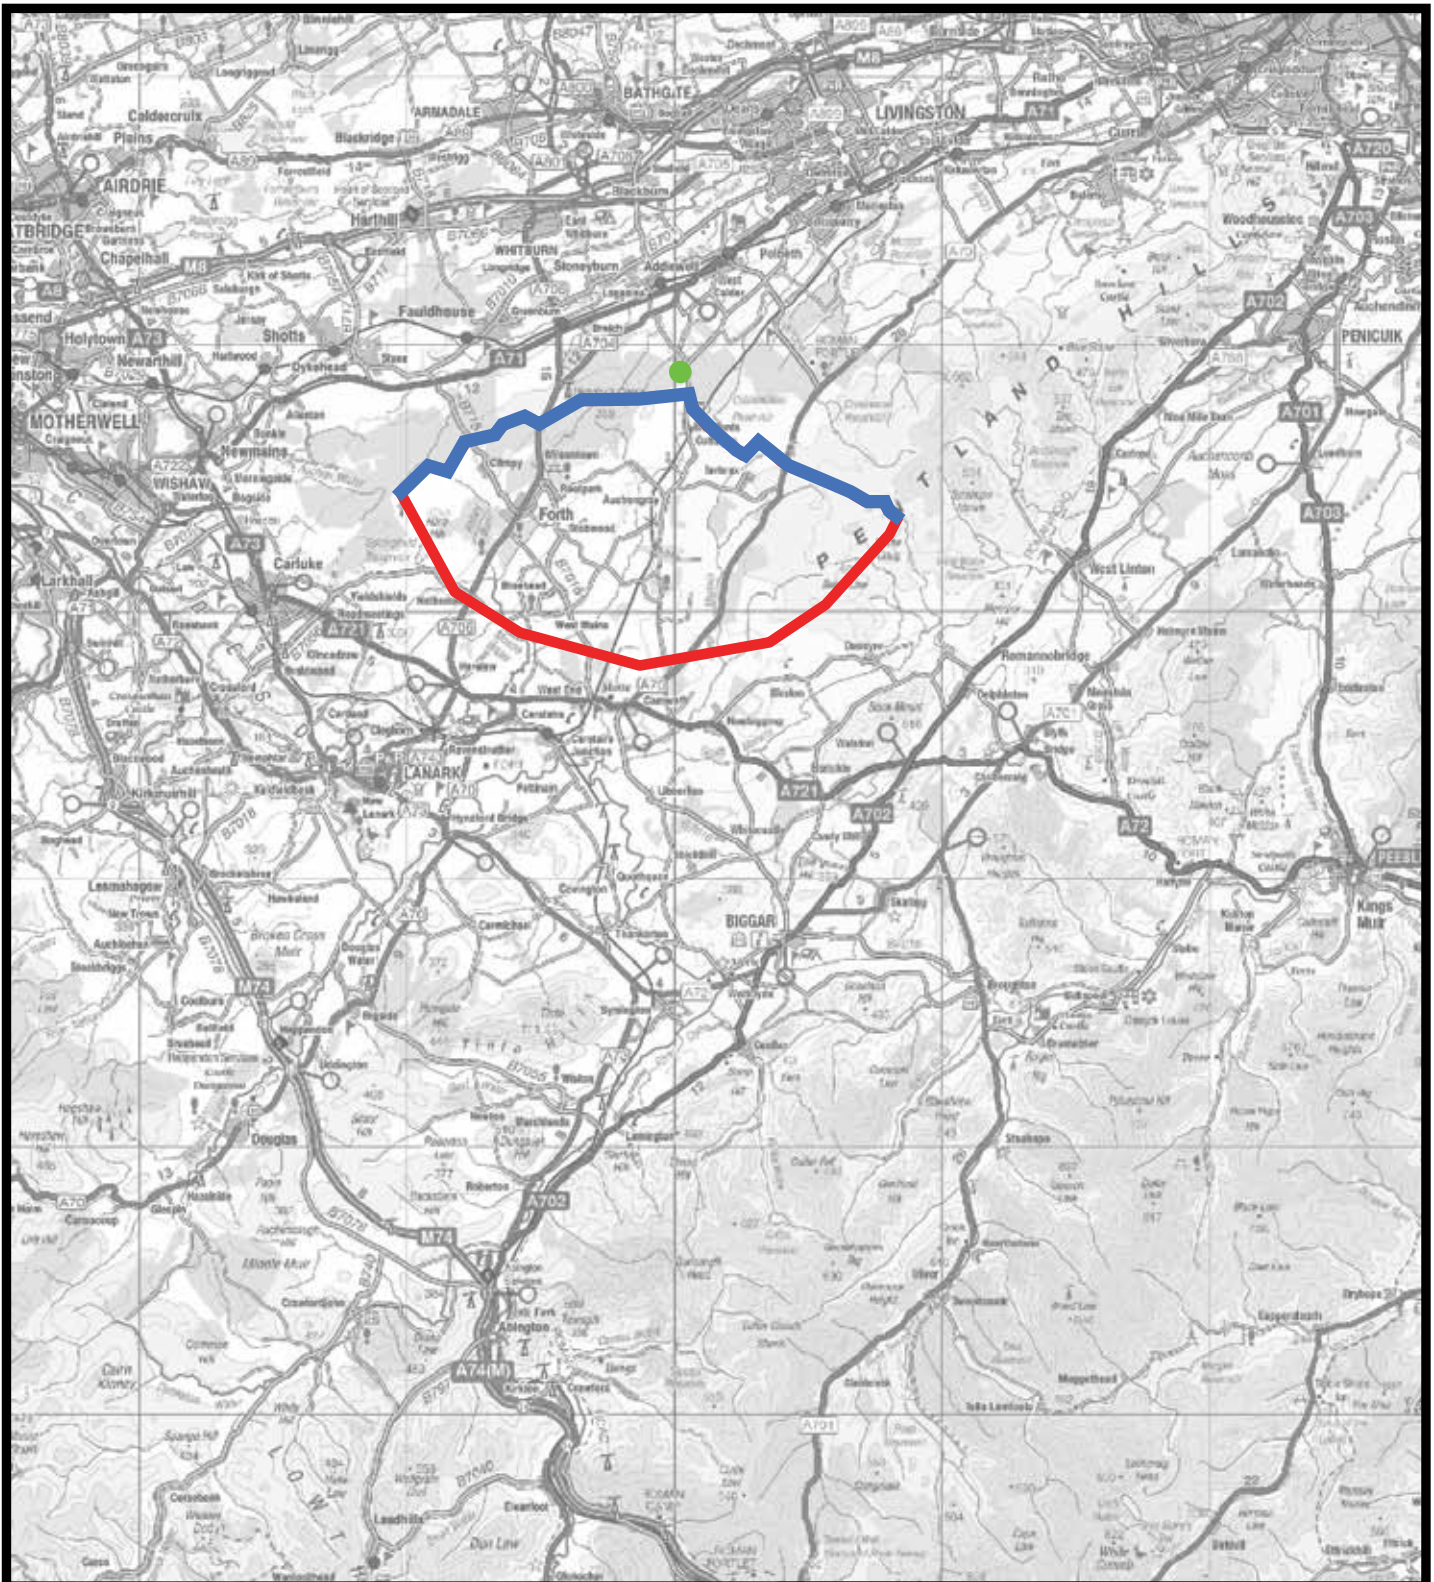

Pateshill Windfarm

If you need this information in another language or format, please contact us to discuss how we can best meet your needs. Phone 0303 123 1015 or email equalities@southlanarkshire.gov.uk

KEY

- 10km boundary
- South Lanarkshire boundary
- Windfarm location

This map is reproduced from Ordnance Survey material with the permission of Ordnance Survey on behalf of Her Majesty's Stationery Office. © Crown Copyright. Unauthorised reproduction infringes Crown Copyright and may lead to prosecution or civil proceedings. South Lanarkshire Council 100020730 2012. Not to scale/Indicative only